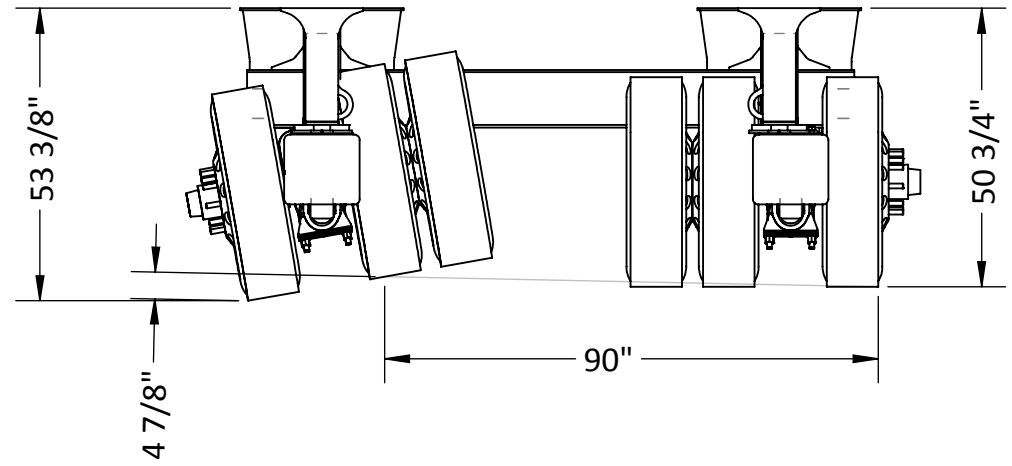

6 5 4 3 2 1

D

D

89 3/8"

C

C

200"

179 15/16"

B

B

53 3/8"

50 3/4"

90"

4 7/8"

PUBLISHED ON: 3/30/2021 (UNCONTROLLED COPY WHEN PRINTED)

WEIGHT: 14403.46 LB

UNLESS SPECIFIED OTHERWISE:
ALL DIMENSIONS ARE IN INCHES
REMOVE ALL BURRS AND BREAK
SHARP EDGES 1/32" MAX

THIRD ANGLE PROJECTION
TOLERANCES:

FRACTIONAL ± 1/16"	DECIMALS 0.X ± 0.1
NC PROFILE ± 1/32"	0.XX ± 0.01
ANGULAR ± 0.25°	0.XXX ± 0.005